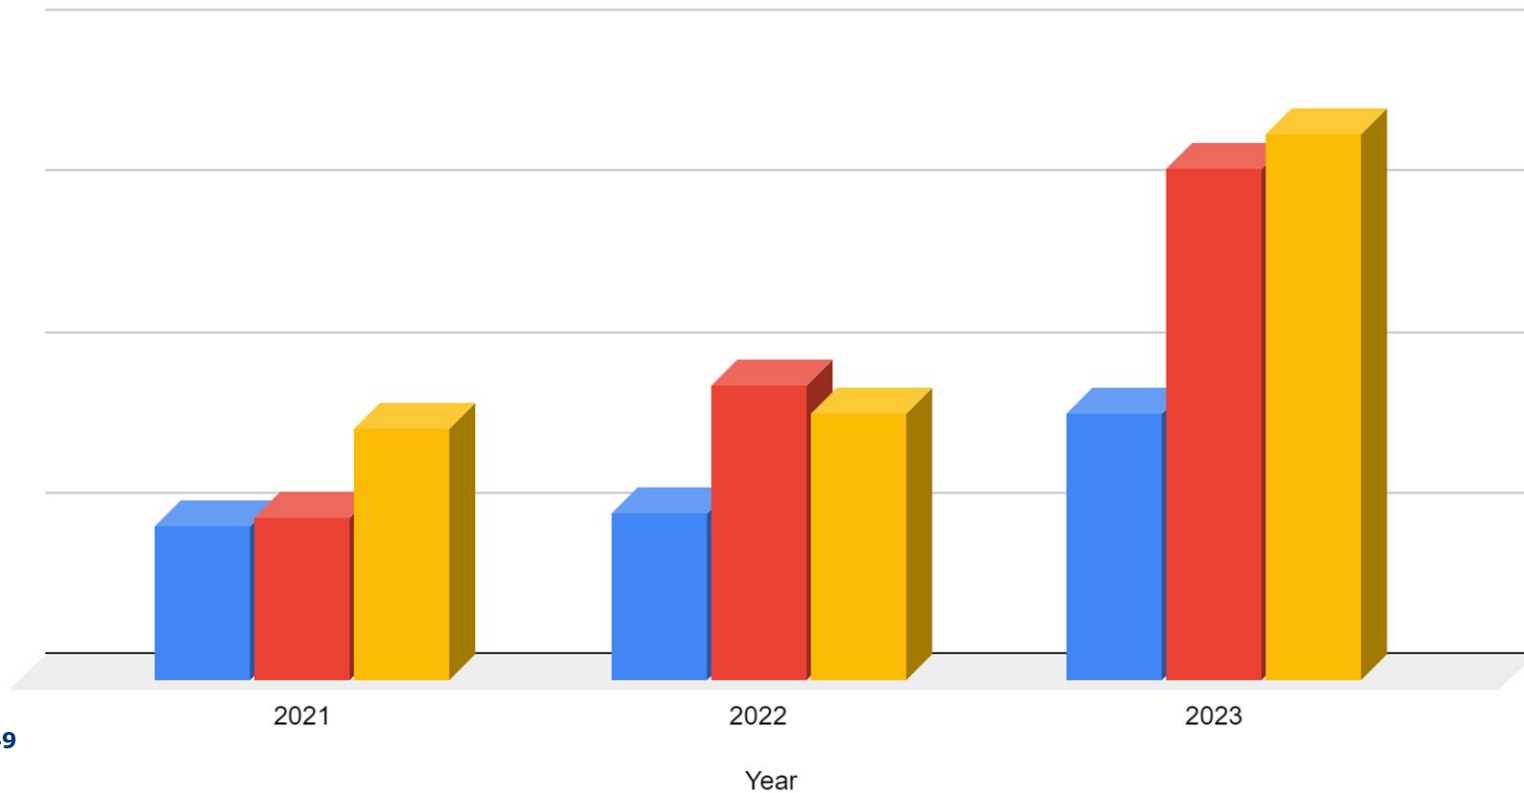

Klik op niet
gerelateerde GAMMA
betaalde advertentie

Bezoek Karwei
website

Bezoek GAMMA

xx,xx %
Store visit
rate

incrementality

45

**Done in
GAMMA
account**

Store network

Omnichannel steering made possible

Google

GAMMA performance

Clicks Impressions Conversion value (omnichannel)

Increased ROAS

Significant rise in market share

Thanks