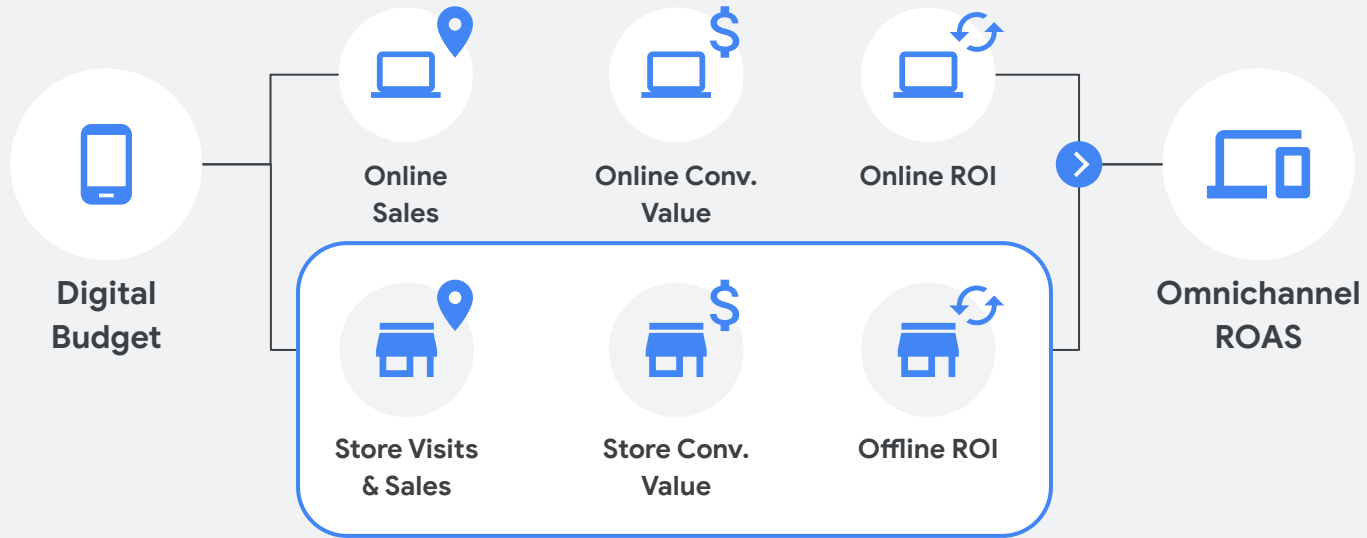

Think of your **storefront** as
your strategic advantage

Measuring only online sales will lead to misvalued media

Illustration

Store goal measurement: **A journey of progress**

Store Visits

Leverage automated store visit data and assign a default value

Store Sales Default Values

Leverage automated store sales transaction count data and assign a default value

Store Sales Dynamic Values

Leverage dynamic and automated receipts-or partnership based store sales values or upload your own first party data to report dynamic values

Use store sales measurement to track consumer touchpoints and enhance **reporting**, **KPIs** and **optimisation**

#3

Aim for total efficiency

Uniquely powered by
Google's

Omnichannel Infrastructure

Respond to demand by incorporating
real-time online and offline store **signals**