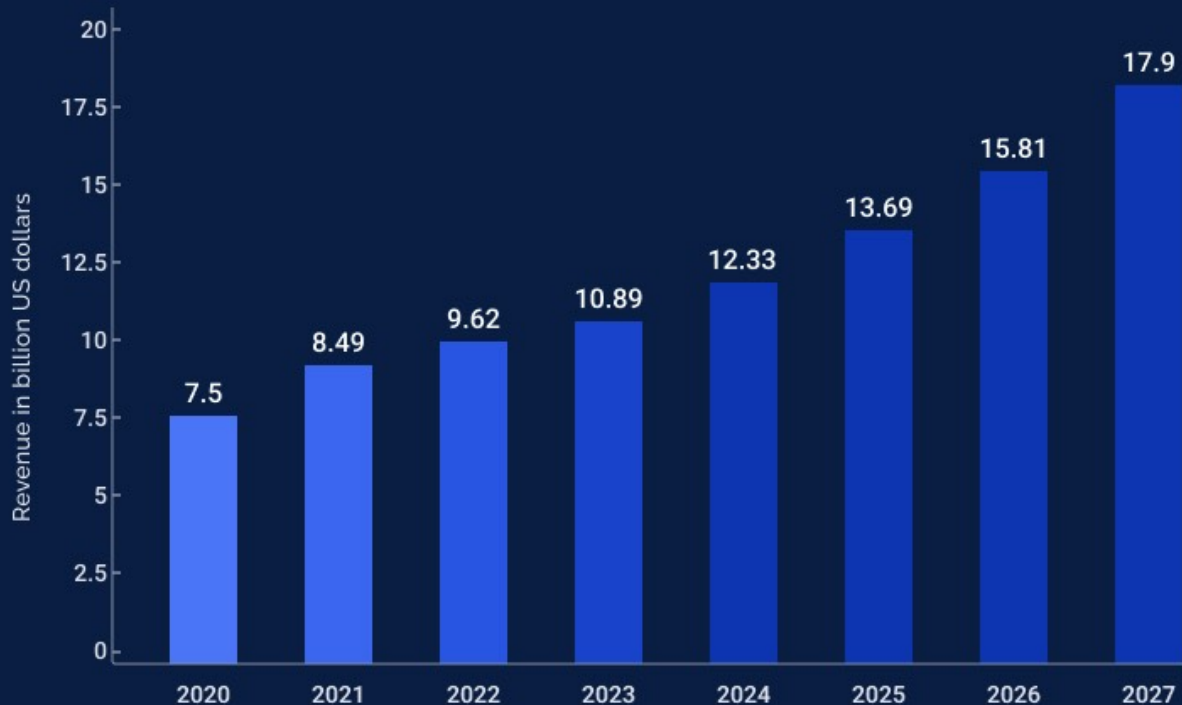

STATE OF EMAIL

Email Users grow at 3% while volume is up by 14%

Email users **will continue growing at 3% YoY**, reaching ~4.6Bn by 2025

Global Email Volume **increased by 14%** from 2020 to 2021, **with continued increase in 2022**

Number of Email Users Worldwide from 2017 - 2025

Email Volume from 2018 to 2022

Email Marketing is king on ROI

4200%

**Consumer e-mail is
non-conversational**

96%

Email marketing revenue worldwide from 2020 to 2027