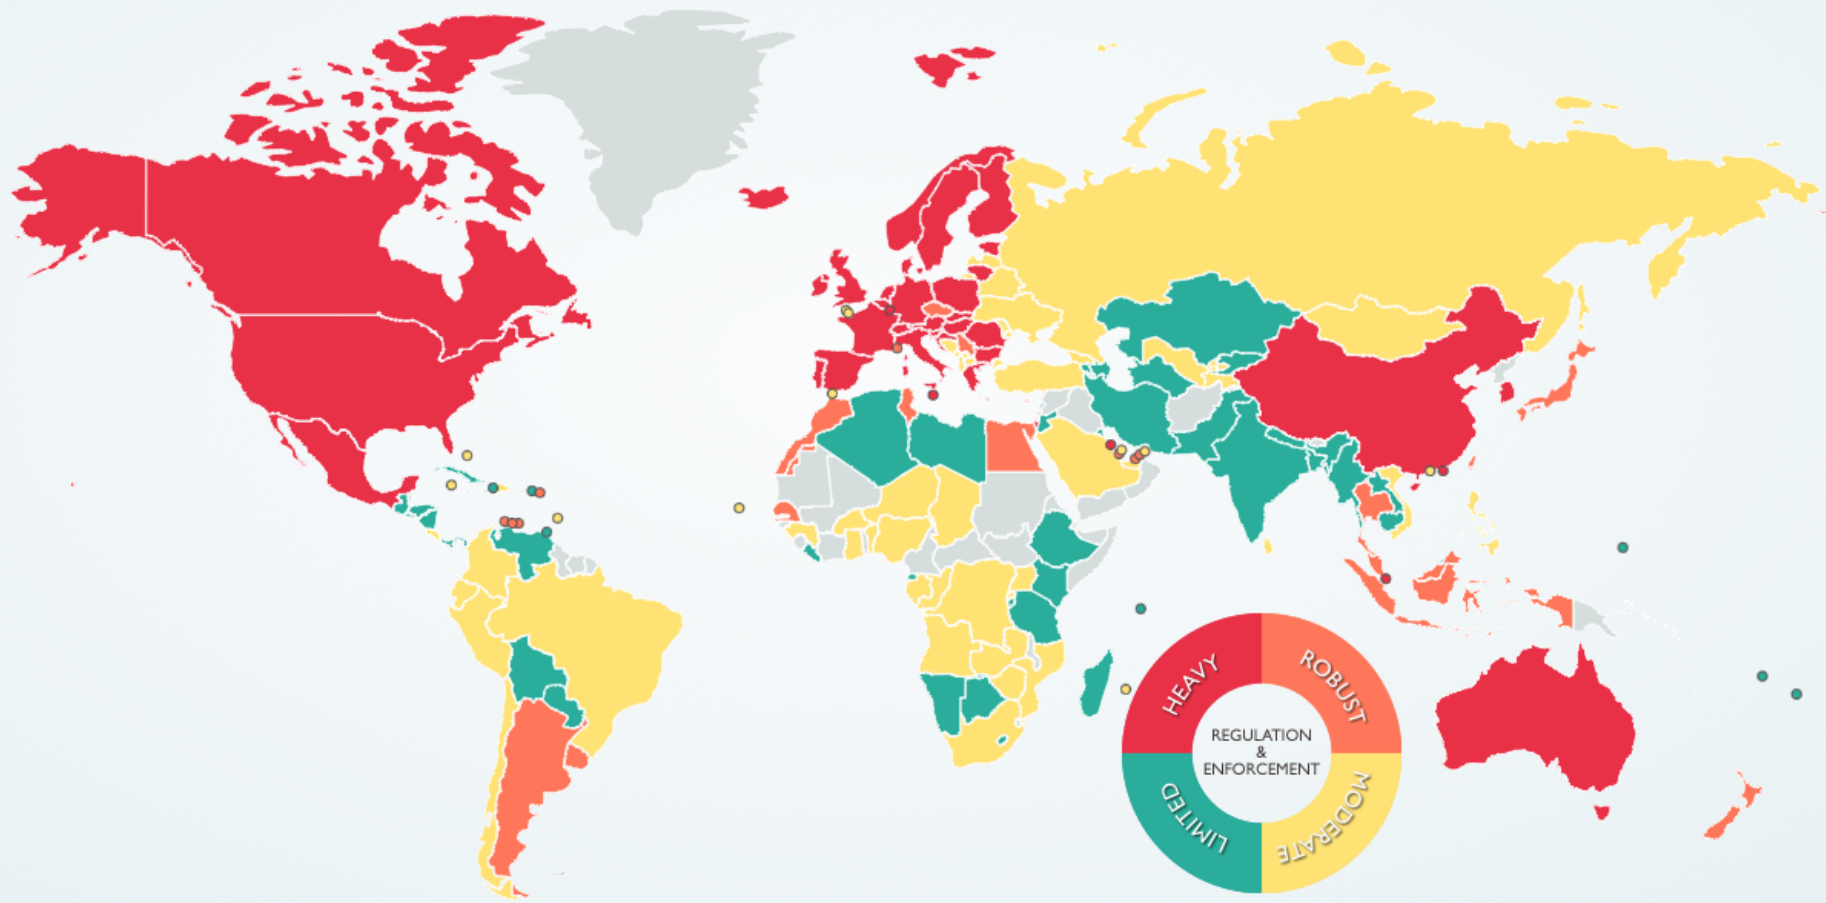

SHORTCUT

9:41
Back

 **Your Flight to New York Is Today**
Departs 1:00pm
Terminal T3
[Directions](#)

 **Your Lightning Cable Shipped**
Expected in 2 days

 **Your Nura Headphones Are Out For Delivery**
Expected in 1 hour

In a few days
 **Target Has An Offer For Dove Haircare Products**
\$3.00 off, Expires Friday

 **You've Been Invited to Makerfaire**
January 4th, 3 PM
[Shop now](#)

A scenic view of a canal in Amsterdam, Netherlands. The canal is filled with water, reflecting the surrounding buildings and trees. On the left, a blue boat is docked. In the background, a bridge spans the canal, with many bicycles parked along its edge. The buildings are colorful and have many windows. The sky is blue with some clouds. The text "REMEMBER THE LAW" is overlaid in white, bold, sans-serif font across the center of the image.

REMEMBER THE LAW

A yellow diamond-shaped sign with a black border and two silver bolts at the top and bottom. The sign is overlaid on a blurred background of a desert landscape with brown mountains under a clear blue sky. A road with yellow double lines curves through the foreground, and a small white car is visible on the road.