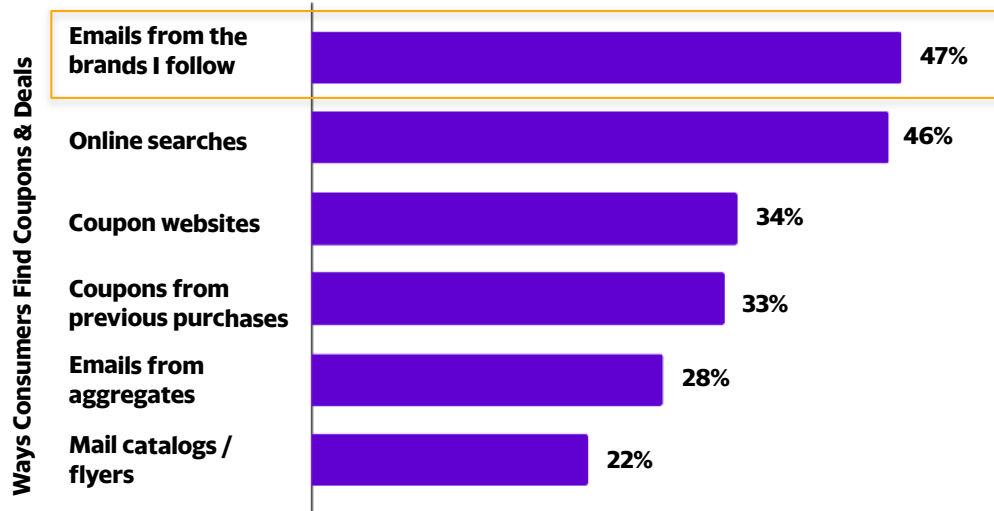

Email is the no 1. way, consumers find coupons & deals