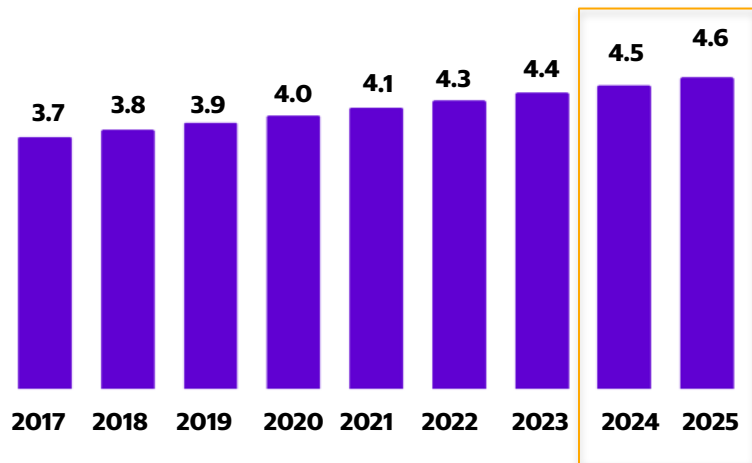

STATE OF EMAIL

Email Users grow at 3% while volume is up by 14%

Email users **will continue growing at 3% YoY**, reaching ~4.6Bn by 2025

Global Email Volume **increased by 14%** from 2020 to 2021, **with continued increase in 2022**

Number of Email Users Worldwide from 2017 - 2025

Email Volume from 2018 to 2022

Email Marketing is king on ROI

4200%

**Consumer e-mail is
non-conversational**

96%

Email marketing revenue worldwide from 2020 to 2027