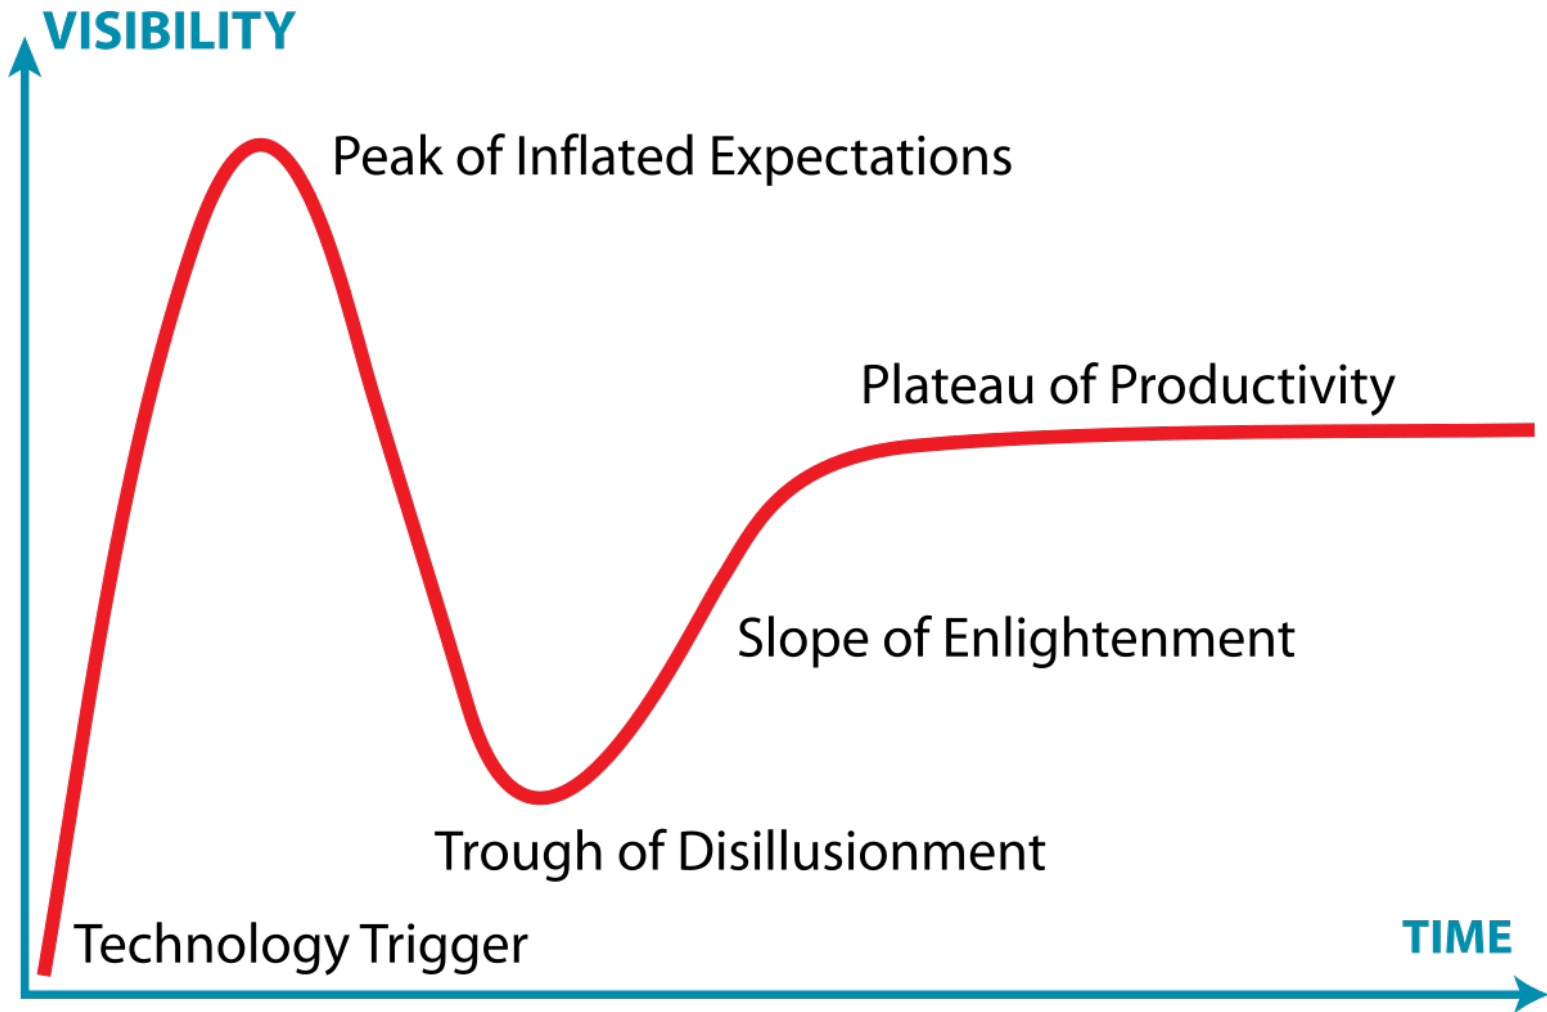

ed by
ze ...

marketers

 Marketing Tech News

GetResponse introduces AI Email Generator powered by

Use

 Demand Gen Report

Factoreal Announces New Generative AI Features For Email Campaigns

yahoo!
finance