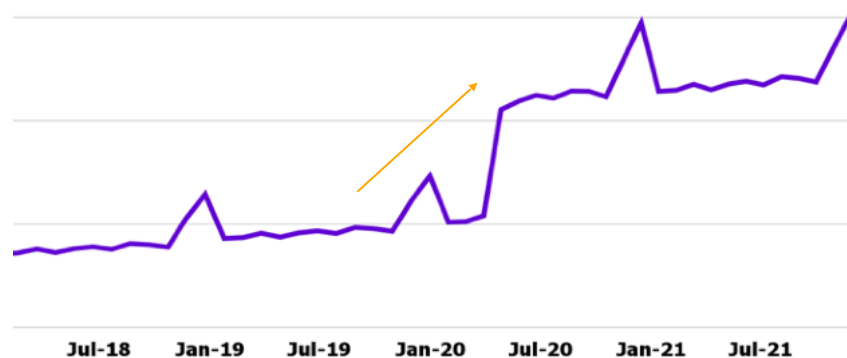

STATE OF EMAIL

Email Users grow at 3% while volume is up by 14%

Email users **will continue growing at 3% YoY**, reaching ~4.6Bn by 2025

Global Email Volume **increased by 14%** from 2020 to 2021, **with continued increase in 2022**

Number of Email Users Worldwide from 2017 - 2025

Email Volume from 2018 to 2022

Email Marketing is king on ROI

4200%

**Consumer e-mail is
non-conversational**

96%

Email marketing revenue worldwide from 2020 to 2027