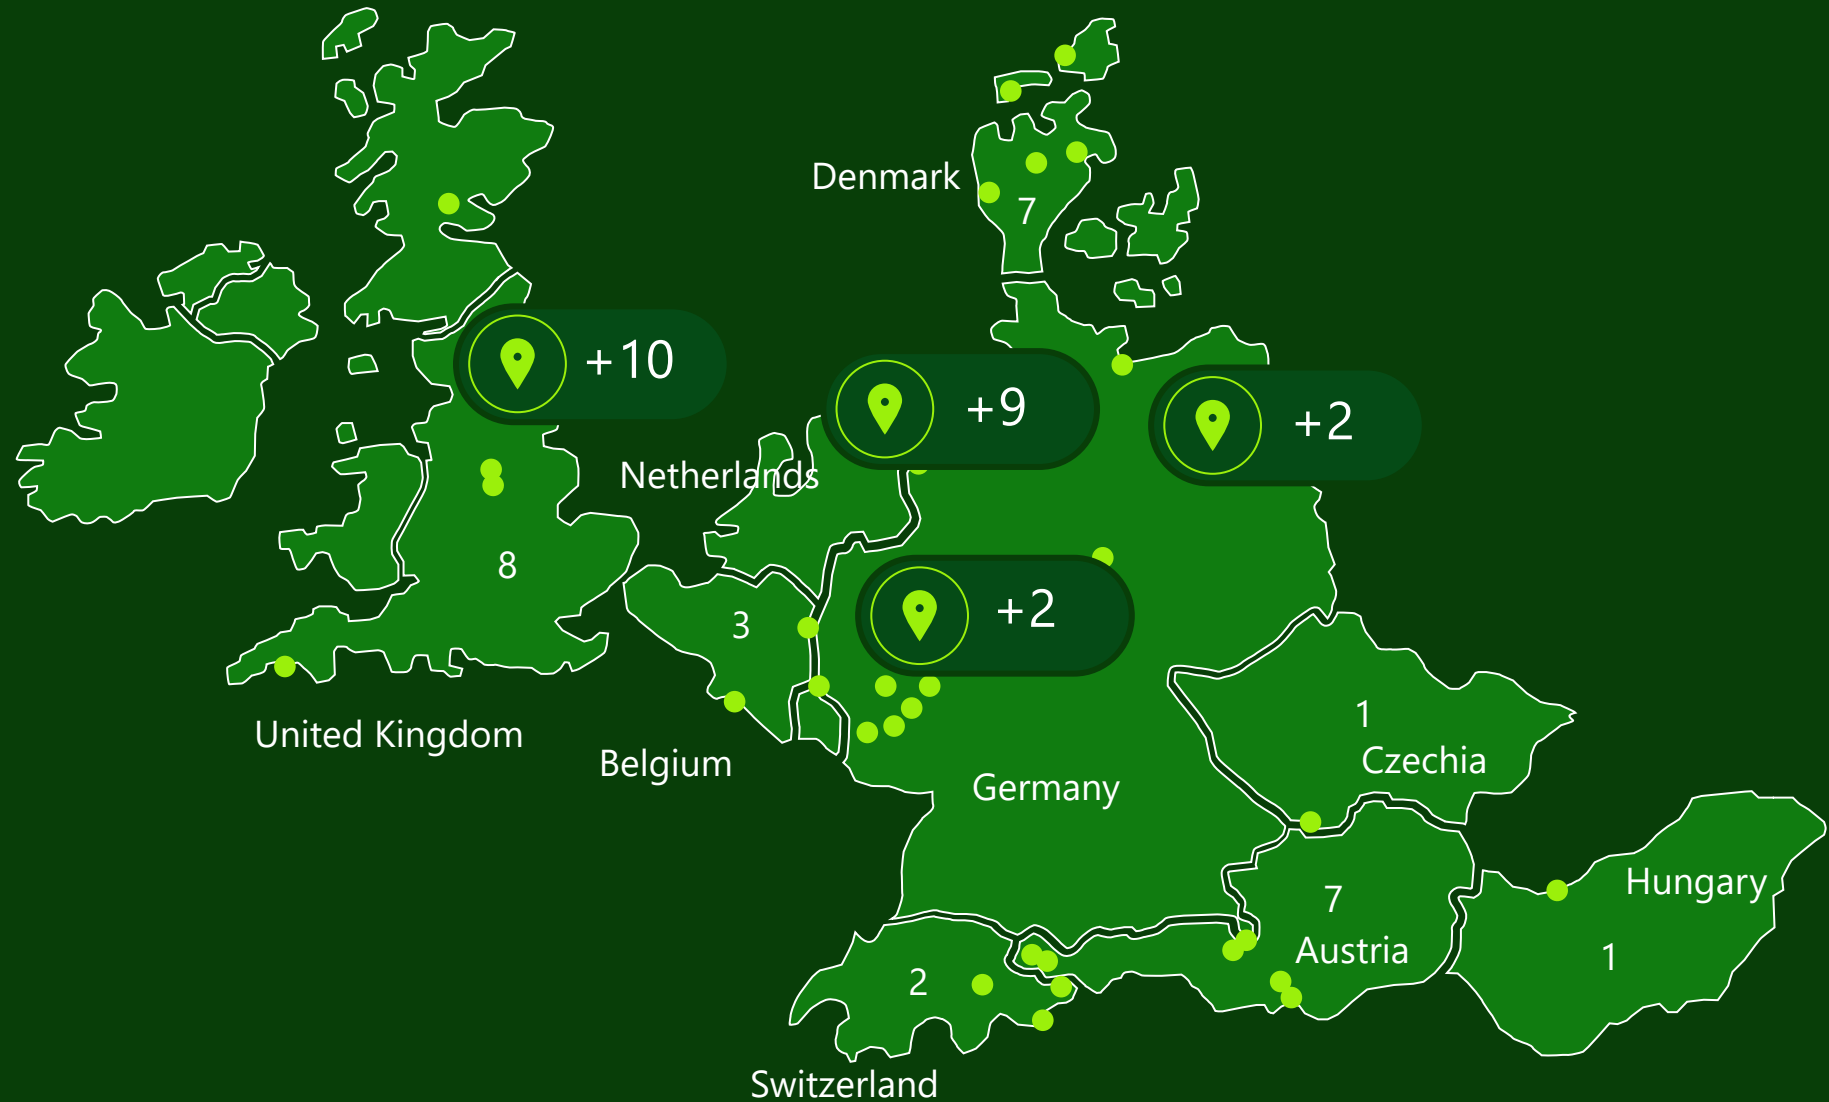

Paris

Capital city of France

All images

The most populous city of France. Since the 17th century, Paris has been one of Europe's major centres of finance, diplomacy, commerce, fashion, gastronomy, science and arts.

paris.fr

We look to push
the creativity of
our ad experience

Unforgettable
Holidays are in
our nature

100 parks across 9 countries....

New parks to come in 2022

And various accommodations...

Search at Landal GreenParks Automation